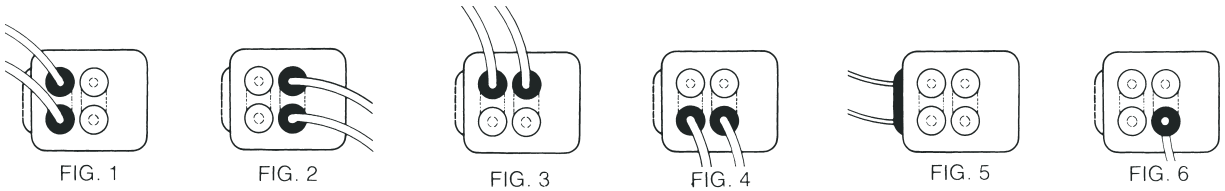

Universal Service Replacement Transformer

421-BT636

HV Terminal:

- Complete with required hardware
- Six position adaptability
- Includes mounting plate 2567-01

Junction Box: Internal

Replaces: Webster: 312-25AX0600,
France: LAUV

Universal Service Replacement Transformer

421-BT384

HV Terminal:

- Complete with required hardware
- Five position adaptability

Junction Box: Internal

421-BT104

HV Terminal: Thumb Screw
Junction Box: Internal
Replaces: Webster: 312-24AB0237,
France: LGCV

421-BT290

HV Terminal: Thumb Screw
Junction Box: Internal
Replaces: Webster: 312-24AB0202,
France: LGDV

421-BT299

HV Terminal: Rajah Connector
Junction Box: Internal
Replaces: Webster: 312-25A0202,
France: LFBV